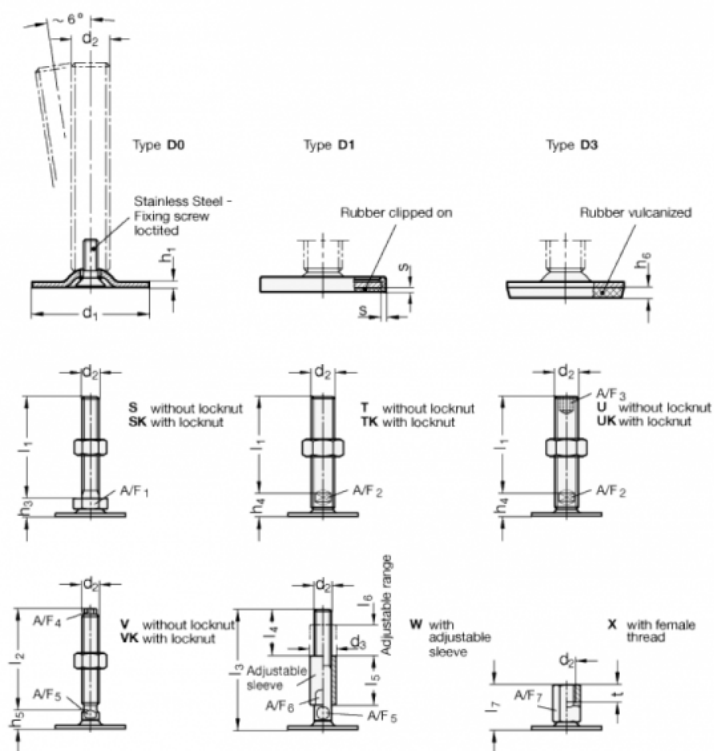

Article number: 204180M24150D3TK
 Description: E+G levelling foot
 GN 41-80-M24-150-D3-TK
 Note: TK With nut, Wrench flat at the bottom

Measures

A/F2 = 19
 d1 = 80
 d2 = M24
 h1 = 3
 h4 = 21
 h6 = 5
 l1 = 150
 s =